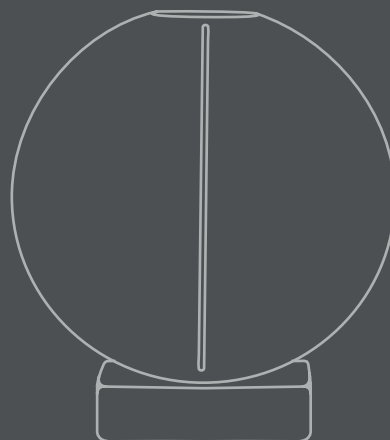

16,5 CM

34 CM